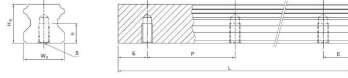

HGR-T

HGR-T
Dimensions for HGR-T(Rail Mounting from Bottom)

select	Inquiry	Model No.	Dimensions of Rail(mm)					Weight (kg/m)
			Wn	Hr	s	h	P	
HGR15T	15	15	M5X0.8P	8	60	20	1.48	
HGR20T	20	17.5	M6X1P	10	60	20	2.29	
HGR25T	23	22	M6X1P	12	60	20	3.35	
HGR30T	28	26	M8X1.25P	15	80	20	4.67	
HGR35T	34	29	M8X1.25P	17	80	20	6.51	
HGR45T	45	38	M12X1.75P	24	105	22.5	10.87	
HGR55T	53	44	M14X2P	24	120	30	15.67	
HGR65T	63	53	M20X2.5P	30	150	35	21.73	