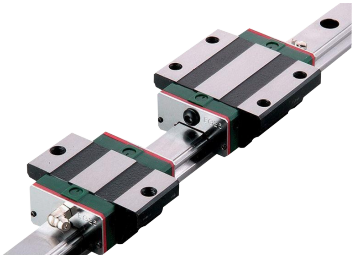

HGR-T

HGR-T
Dimensions for HGR-T(Rail Mounting from Bottom)

select	Inquiry	Model No.	Dimensions of Rail(mm)					Weight (kg/m)
			Wn	Hr	s	h	P	
HGR15T	15	15	M5X0.8P	8	60	20	1.48	
HGR20T	20	17.5	M6X1P	10	60	20	2.29	
HGR25T	23	22	M6X1P	12	60	20	3.35	
HGR30T	28	26	M8X1.25P	15	80	20	4.67	
HGR35T	34	29	M8X1.25P	17	80	20	6.51	
HGR45T	45	38	M12X1.75P	24	105	22.5	10.87	
HGR55T	53	44	M14X2P	24	120	30	15.67	
HGR65T	63	53	M20X2.5P	30	150	35	21.73	