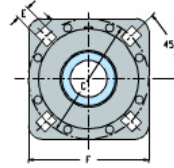

# Flanged Disc Units-square Bore

select	Inquiry Bearing Number	Boundary dimensions(in)						
		d	F	C	A	J	K	DE
DHU1-1/8S-209	1-1/8	127	42.86	41.7	6.75	16.7	13.5	